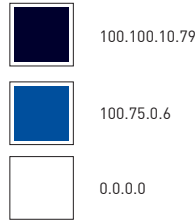

CMYK Reference